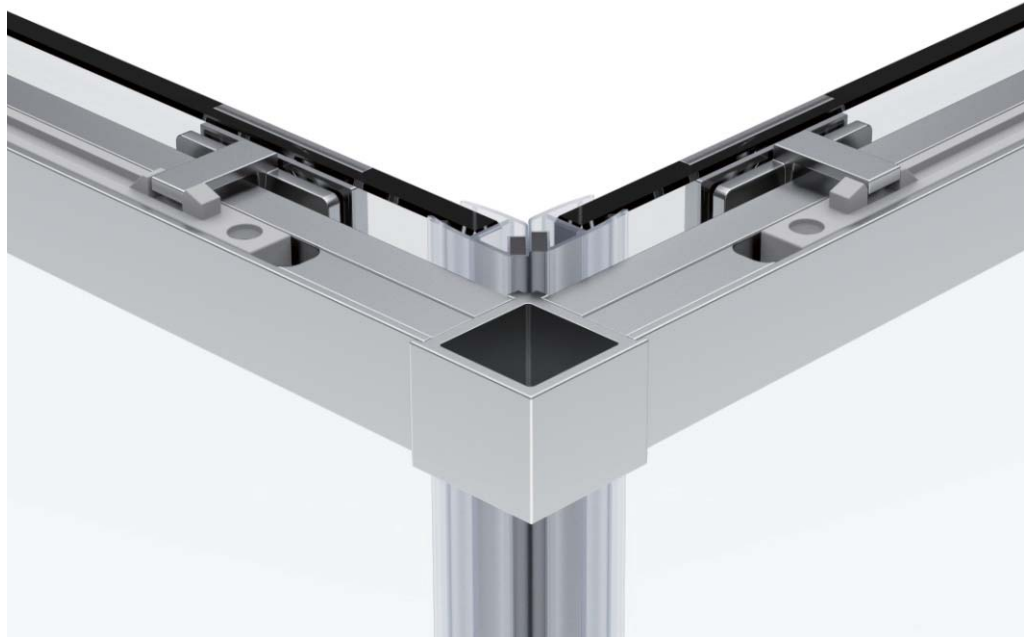

NQB-001 (WITH BOTTOM RAIL)

Item	Size (mm)	Extensibility (mm)	Door Opening (mm)
NQB-001	900 x 900 x 2000	880-900 x 880-900	450
NQB-001	1000 x 1000 x 2000	980-1000 x 980-1000	520
NQB-001	1100 x 1100 x 2000	1080-1100 x 1080-1100	590
NQB-001	1200 x 1200 x 2000	1180-1200 x 1180-1200	660