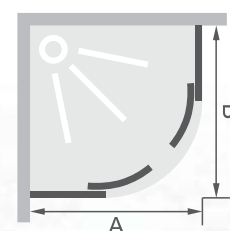

BED-S090

Item	Size (mm)	Door Opening (mm)
BED-S090	800 x 800 x 2150	390
BED-S090	900 x 900 x 2150	470
BED-S090	1000 x 1000 x 2150	540