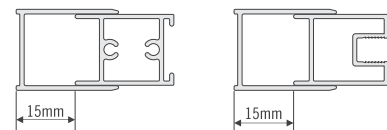

NP SERIES

SPECIFICATION:

- 6mm tempered clear glass
- 6463 aluminum profile
- Aluminum handle
- Zinc alloy pivot with rise & fall function
- The door swings both ways
- Left and right reversible
- Without shower tray

EXTENSIBILITY: