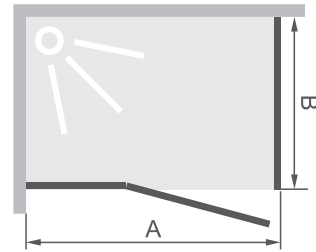

NCV-001

Item	Size (mm)	Extensibility (mm)	Door Opening (mm)
NCV-001	1000 x 800 x 1900	980-990 x 780-790	560
NCV-001	1100 x 800 x 1900	1080-1090 x 780-790	560
NCV-001	1200 x 800 x 1900	1180-1190 x 780-790	560
NCV-001	1200 x 900 x 1900	1180-1190 x 880-890	560