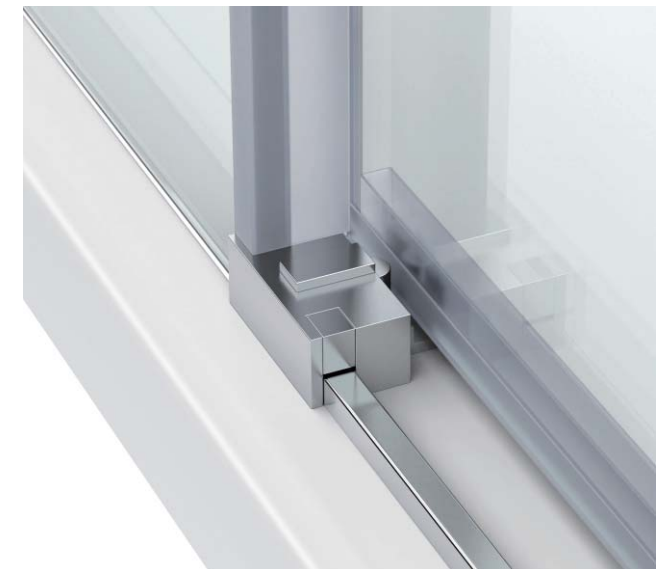

QSC

SERIES

SPECIFICATION:

- 6mm or 8mm tempered clear glass
- 6463 aluminum profile
- Metal double rollers
- Solid aluminum handles
- Plastic door magnetic strips
- Soft-close system (easy to install and remove, convenient for future maintenance)

- Easy install design
- No bottom rail, with removable guide block on the bottom
- Concealed screws
- Concealed soft-close system
- Left and right irreversible
- Without shower tray

EXTENSIBILITY: