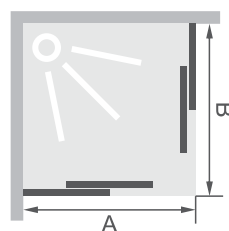

BED-F090G

Item	Size (mm)	Door Opening (mm)
BED-F090G	800 x 800 x 2150	400
BED-F090G	900 x 900 x 2150	450
BED-F090G	1000 x 1000 x 2150	510