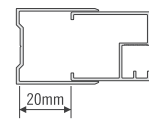

NQB SERIES

SPECIFICATION:

- 6mm or 8mm tempered clear glass
- 6463 aluminum profile
- Metal double rollers
- Solid aluminum handles
- Plastic door magnetic strips
- Easy install design
- No bottom rail, with removable guide block on the bottom
- Left and right reversible
- Without shower tray

OPTIONAL:

- Soft-close system (easy to install and remove, convenient for future maintenance)
- Bottom rail

EXTENSIBILITY: