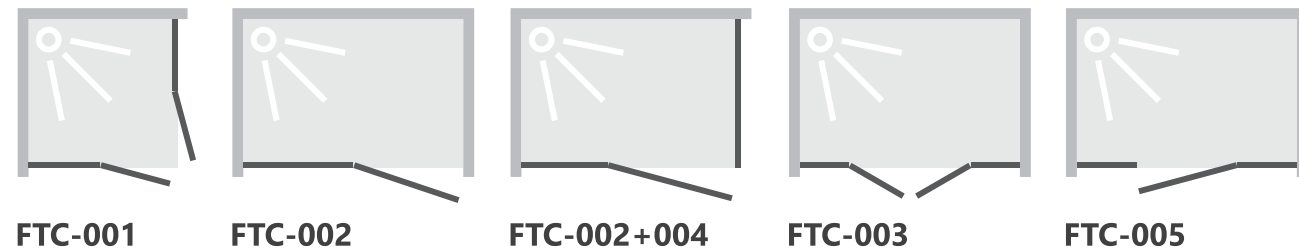

PROFILE FINISH: