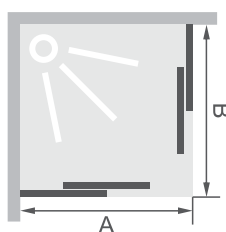

BED-F090

Item	Size (mm)	Door Opening (mm)
BED-F090	800 x 800 x 2150	400
BED-F090	900 x 900 x 2150	450
BED-F090	1000 x 1000 x 2150	510