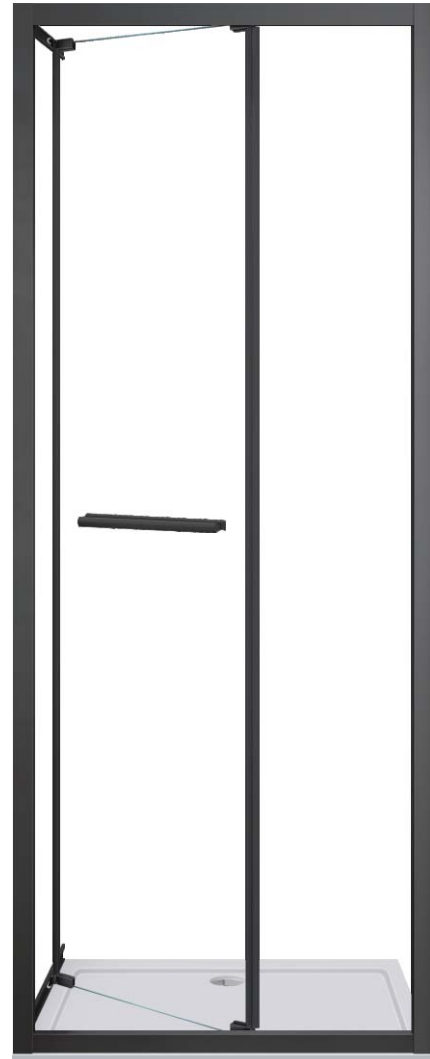

NDKM-002

Item	Size (mm)	Extensibility (mm)	Door Opening (mm)
NDKM-002	800 x 1900	780-800	670
NDKM-002	900 x 1900	880-900	770