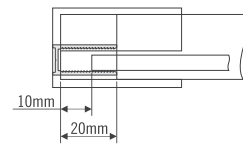

MK SERIES

SPECIFICATION:

- 6mm tempered clear glass
- 6463 aluminum profile
- Metal double rollers
- Solid aluminum handles
- Plastic door magnetic strips
- No bottom rail, with removable guide block on the bottom
- Left and right reversible
- Without shower tray

EXTENSIBILITY: