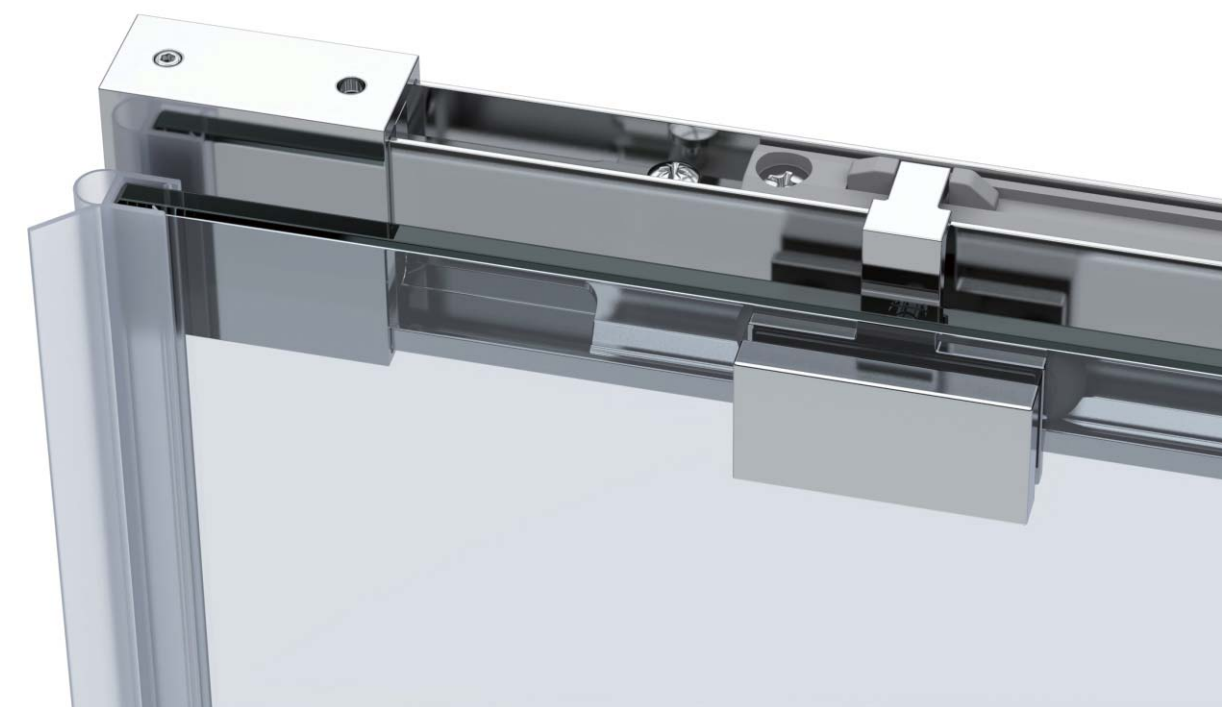

SA-002

Item	Size (mm)	Extensibility (mm)	Door Opening (mm)
SA-002	1200 x 2000	1160-1200	490-530
SA-002	1300 x 2000	1260-1300	540-580
SA-002	1400 x 2000	1360-1400	590-630